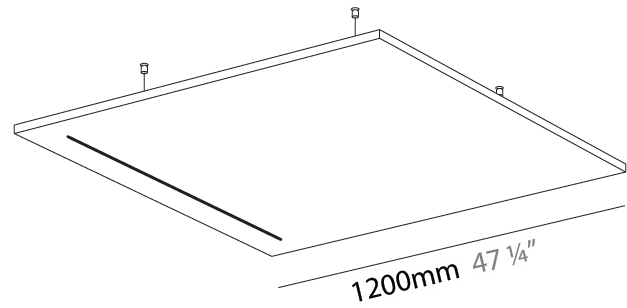

GENERAL

Series: Just Black Acoustic
Brand: Prolicht
Division: Architectural
Mounting Type: Suspension
Mounting Location: Ceiling

PHYSICAL

Shape: Square
Length (mm): 1200
Length (in): 47 ¼
Width (mm): 1200
Width (in): 47 ¼
Height (mm): 41
Height (in): 1 ⅝
Light Distribution: Direct

Fixture Finish: [ANC / ASH / BNA / BTC / BZE / CEL / EGG / EVG / FOG / FOS / FST / FUA / IRI / IRO / KHA / LIC / LIM / MER / MSN / MUS / ONX / PEA / PLU / POL / PPY / RAY / ROY / RST / STE / SWD / TAN / TAU](#)

Holder Finish: [SSR / BKV / CWI / CRY / HAB / LAG / UFT / ITA / RUA / RUR / MIC / FTG / MYG / TWT / LOD / PUS / FRO / FUP / KIA / POP / BLS / SPG / MEY / GOH / GUM / CHC / COM / ABZ / JAG](#)

Fixture Material: Aluminum
Cable Details: [2,000mm / 6,000mm Transparent Cable](#)

ELECTRICAL

Lamp Type: LED
Input Wattage (W): 23
Total Output Wattage (W): 20.9
Dimming: Non-Dimmable
Driver Included: No
Driver Location: Remote
Driver Type: Constant Voltage - Universal
Driver Class: Class 2
Input Voltage (V): 120 - 277
Output Voltage (V): 24

LED

Color Temperature (°K): 2700
Max. Delivered Lumen (lm): 603
Nominal Lumen (lm): 862
CRI: >90 CRI
Lamp Life (hrs): 80000

OPTICAL

Beam Angle: 30

RATINGS AND CERTIFICATIONS

Certified By: Certified for North American Standards
IP rating: IP20

PROJECT
TYPE
SPECIFIER
QUANTITY
DATE